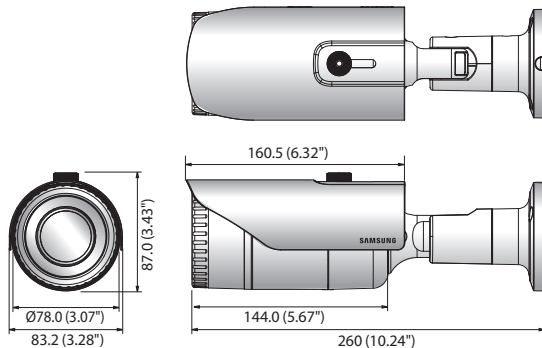

Dimensions

Unit : mm (inch)

Accessories (Optional)

SBO-100B1

SCO-6083RN/P

VIDEO	
Imaging Device	1/3" 2M CMOS
Total Pixels	1,956(H) x 1,266(V) 2.47M pixels
Effective Pixels	1,944(H) x 1,092(V) 2.12M pixels
Scanning System	Progressive scan
Min. Illumination	Color : 0.11Lux (F1.4) B/W : 0Lux (IR LED on)
S / N Ratio	52dB (AGC off, Weight on)
Video Output	BNC (AHD, CVBS selectable)
Resolution	1920 x 1080
Max. Framerate	30fps@1080p, 30fps@720p
LENS	
Focal Length (Zoom Ratio)	2.8 ~ 12mm (4.3x) varifocal
Max. Aperture Ratio	F1.4
Angular Field of View	H : 102°(Wide) ~ 32.2°(Tele) / V : 54°(Wide) ~ 18.2°(Tele) / D : 121°(Wide) ~ 38°(Tele)
Min. Object Distance	0.5m (1.64ft)
Focus Control	Manual
Lens Type	DC auto iris
Mount Type	Board-in type
OPERATIONAL	
On Screen Display	English, Japanese, Spanish, French, Portuguese, Korean, German, Italian, Russian, Polish, Czech, Romanian, Serbian, Swedish, Danish, Turkish
Camera Title	Off / On (Displayed 15 characters)
Day & Night	Auto (ICR) / Color / B/W
Backlight Compensation	Off / User BLC / HLC
Wide Dynamic Range	DWDR
Digital Noise Reduction	SSNRIV (Off / On)
Defog	Off / Auto / Manual
Motion Detection	Off / On (4 zones)
Privacy Masking	Off / On (4 zones rectangle)
Gain Control	Off / Low / Middle / High / Very high
White Balance	ATW / Outdoor / Indoor / Manual / AWC (1,800K ~ 10,500K*)
Electronic Shutter Speed	1sec ~ 1/12,000sec
Reverse	Off / H-Rev / V-Rev / HV-Rev
Profile	Basic, Day & Night, Backlight, Indoor, User, ITS
Alarm	(MD) output 1
Remote Control Interface	Coaxial control
Protocol	Coax : NTSC/PAL - Samsung CCVC, Pelco-C (Coaxitron), AHD - ACP (AHD Coax Protocol)
IR Distance	30m (98.43ft)
Video Transmission Distance	500m (1,640.42ft) (75-5 coaxial cable)
ENVIRONMENTAL	
Operating Temperature / Humidity	-30°C ~ +55°C (-22°F ~ +131°F) / Less than 90% RH *Start up should be done at above -10°C (+14°F)
Ingress Protection	IP66
Vandal Resistance	IK10
ELECTRICAL	
Input Voltage / Current	Dual (24V AC & 12V DC \pm 10%)
Power Consumption	Max. 6W
MECHANICAL	
Color / Material	Dark gray / Aluminum
Dimensions (WxH)	$\varnothing 78.0$ x 260.0mm (3.07" x 10.24") (Without sunshield)
Weight	922g (2.03 lb)